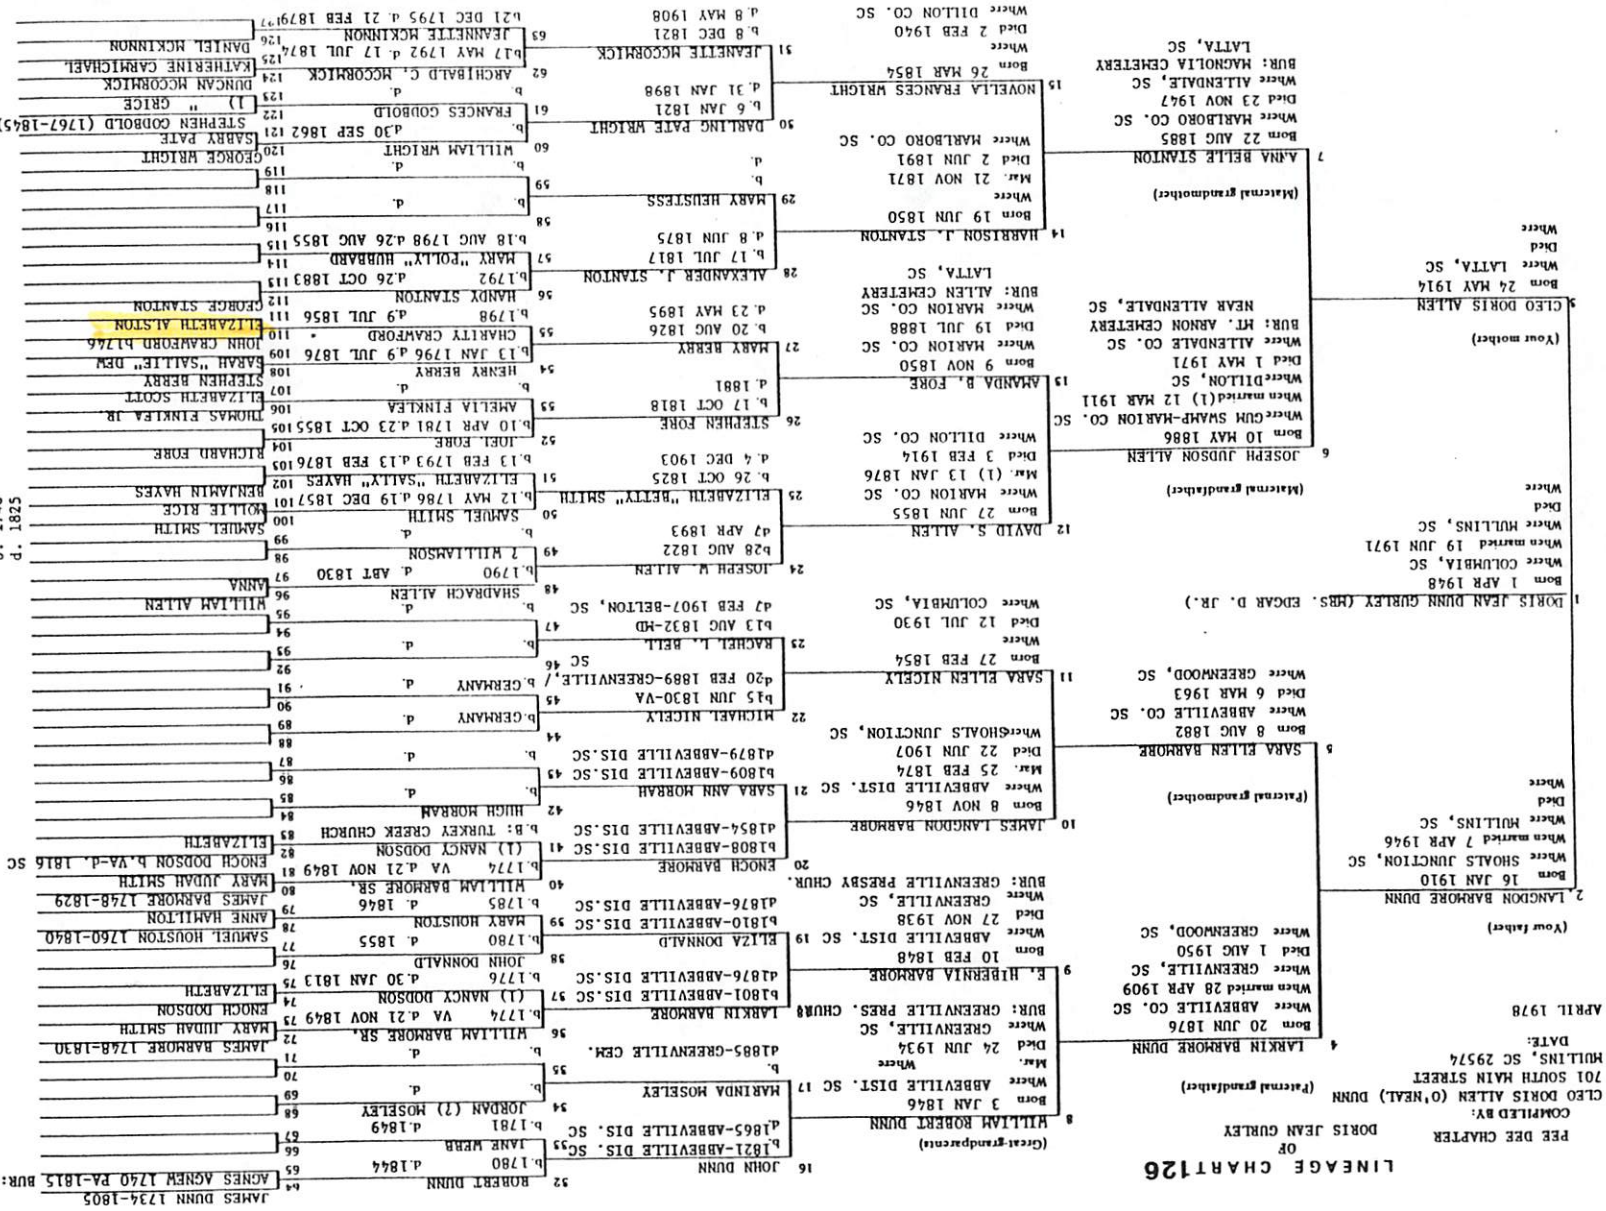

LINEAGE CHART 126

144. GEORGE BARMORE
148. ABRAHAM DODSON
149. BARBARA FAQUIER
160. GEORGE BARMORE

200. JOHN SMITH
d. 1802
201. (3) MARY
212. THOS. FINKLEA
216. ANDREW BERRY
217. NANCY SMITH

220. JOHN CRAWFORD 488. JOHN GODBOLD
b. 1701 b. 1664
d. 1765 d. 1765
122. STEPHEN GODBOLD 489. ELIZ. MCCURNEY
b. 1767 d. 1845
123. (1) ? GRICE
244. THOMAS GODBOLD 245. MARTHA HERRON
b. 1740 b. 1825
d. 1825

COMPILED BY: CLEO DORIS ALLEN (NEAL) DUNN
DATE: APRIL 1978
701 SOUTH MAIN STREET
HULLINS, SC 29574
OF DORIS JEAN GURLEY
PEE DEE CHAPTER