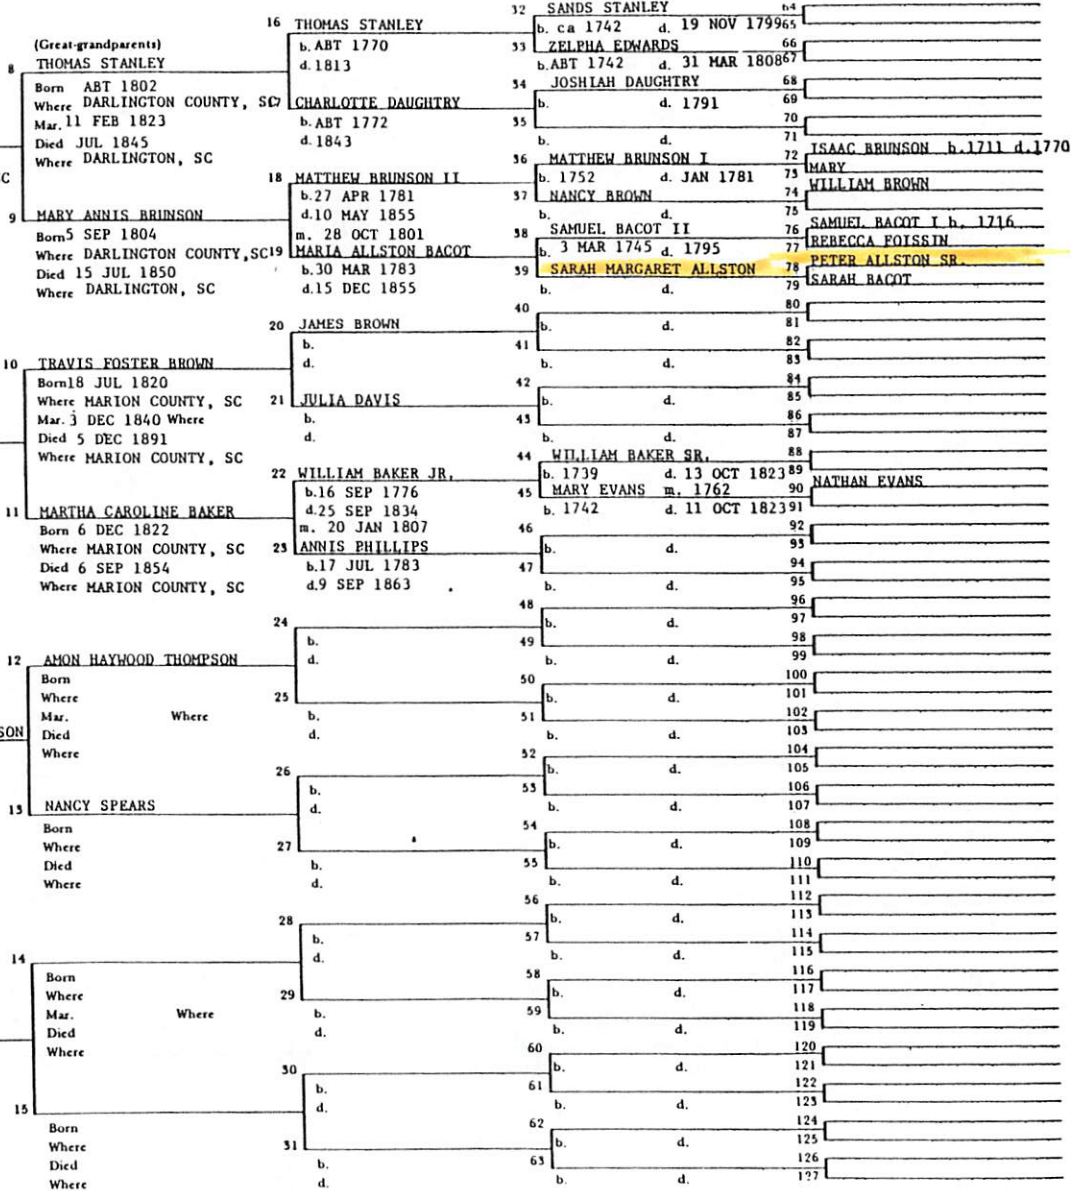

LINEAGE CHART 146

PEE DEE CHAPTER

COMPILED BY:
HAYWOOD A. STANLEY
324 ELIZABETH STREET
MARION, SC 29571
DATE:
28 JULY 1978

(Your father)

2 JAMES SAVAGE STANLEY

Born 31 MAR 1881
Where MARION COUNTY, SC
When married 20 DEC 1906
Where WAYCROSS, GA
Died 13 JAN 1954
Where CHARLOTTE, NC

(Paternal grandfather)

4 THOMAS EDWARD STANLEY

Born 20 JUL 1831
Where DARLINGTON COUNTY, SC
When married 20 FEB 1867
Where MARION, SC
Died 14 NOV 1903
Where MARION, SC

(Paternal grandmother)

5 SUSAN ANNIS BROWN

Born 18 FEB 1845
Where CENTENARY, SC
Died 24 OCT 1914
Where MARION, SC

(Maternal grandfather)

6 REV. WILLIAM FRANCIS THOMPSON

Born 23 MAR ??
Where
When married
Where "
Died (AGE 62)
Where

(Maternal grandmother)

7 LAURA EMMA HICKS

Born 1873
Where
Died 9 MAY 1897
Where

1 HAYWOOD AMON STANLEY

Born 10 JUN 1909
Where DILLON, SC
When married 15 NOV 1939
Where MARION, SC
Died
Where
WIFE:
ELIZABETH EADDY OWENS
"SEE OWENS CHART"

CHILDREN:
"NO ISSUE"

(Your mother)

5 ETHEL MAE THOMPSON

Born 9 DEC 1888
Where THOMASVILLE, GA
Died 12 OCT 1957
Where PITTSBURG, PA

32. SANDS STANLEY IS LISTED AS A DAR PATRIOT AND WAS A MEMBER OF THE ASSEMBLY IN NEW BERN, NC IN 1773.

36. MATTHEW BRUNSON I SERVED IN FRANCIS MARION'S BRIGADE.

38. SAMUEL BACOT II ALSO SERVED IN FRANCIS MARION'S BRIGADE. A SOUTH CAROLINA HISTORICAL PARKER LOCATED ON MCIVER ROAD (SC16179) 2.1 MILES SE OF US-52, DARLINGTON, SC.