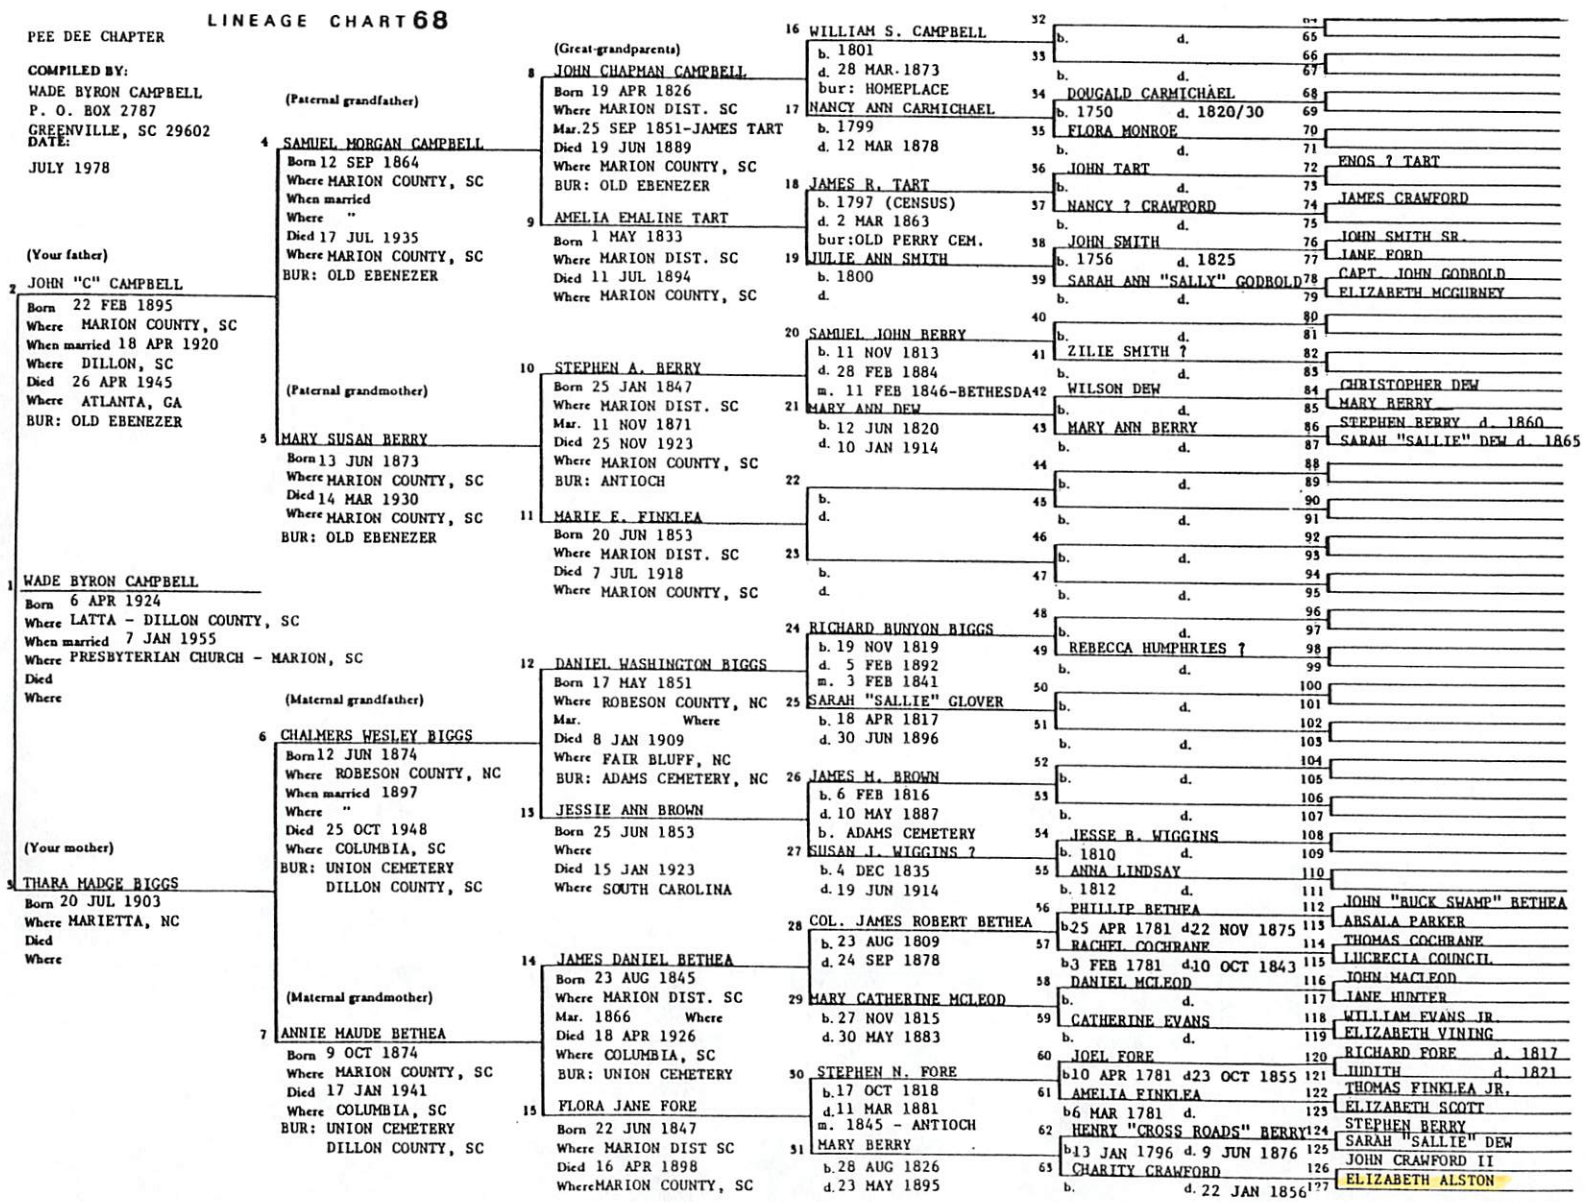

LINEAGE CHART 68

PEE DEE CHAPTER

COMPILED BY:

WADE BYRON CAMPBELL
P. O. BOX 2787
GREENVILLE, SC 29602

DATE:
JULY 1978

168. ABRAHAM DEW JR.
170. ANDREW BERRY
172. ANDREW BERRY
174. ABRAHAM DEW JR.
224. JOHN BETHEA "VA"
230. CAPT. HENRY COUNCIL

240. JOHN FORE
248. ANDREW BERRY
250. ABRAHAM DEW JR.
252. JOHN CRAWFORD I